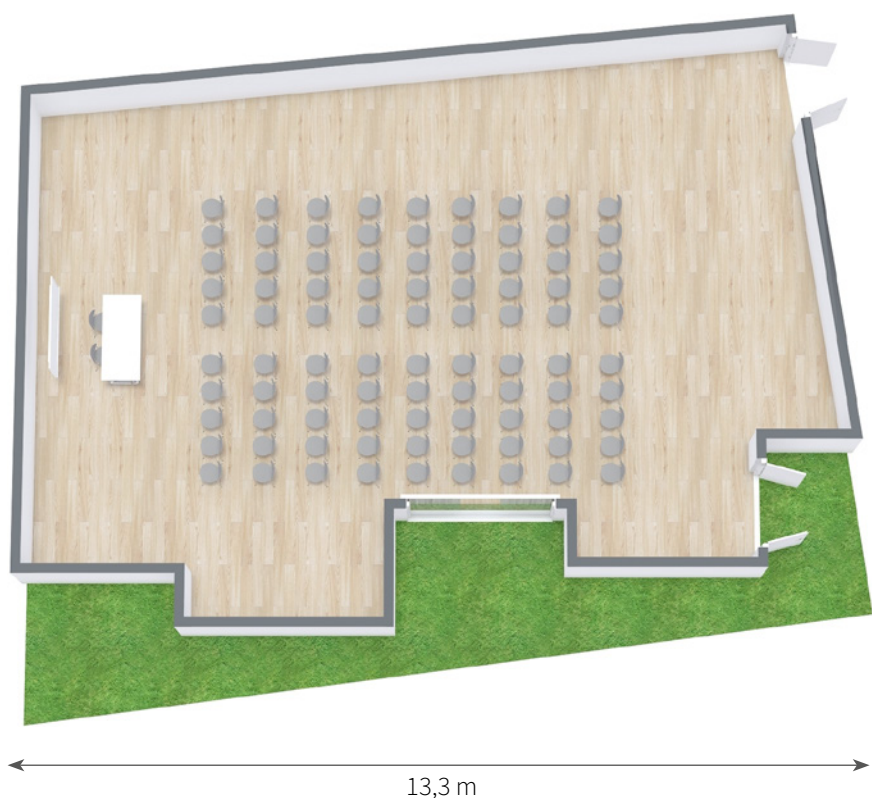

Sunwing Alcudia Beach

SUNWING ALCUDIA BEACH

Conference room A90

AREA: 98 m²

A/C: 16/04 – 14/10, 24 hours
(May change due to weather conditions)

HEATING: 15/10 – 15/04, 24 hours
(May change due to weather conditions)

WINDOWS: Yes

HEIGHT: 3 m

CAPACITY CLASSROOM: 54

CAPACITY THEATRE: 76

SLIDING WALLS: No

BLACKOUT CURTAINS: Yes

Equipment

INTERNET: Yes

TELEPHONE: No

WHITEBOARD: Yes

FLIPCHART: Yes

PROJECTOR: Yes

SCREEN: Yes

LOUD SPEAKERS: Yes