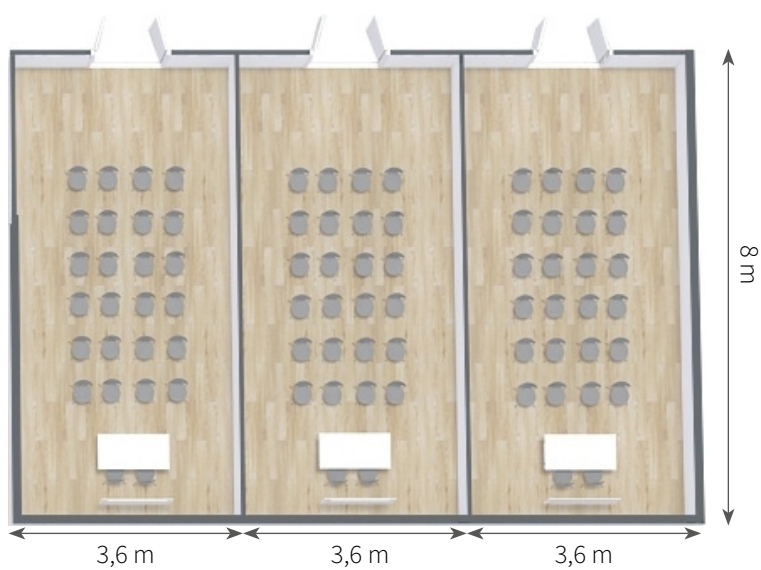

HEIGHT: 3.35 M

CAPACITY CLASSROOM: 48

CAPACITY THEATRE: 80

CAPACITY U-SEATING: 32

SLIDING WALLS: No

BLACKOUT CURTAINS: No

Equipment

INTERNET: Yes

TELEPHONE: No

WHITEBOARD: Yes

FLIPCHART: Yes

PROJECTOR: Yes

SCREEN: Yes

LOUD SPEAKERS: No

SUNWING FAÑABE BEACH

Conference room C80

AREA: 137 m²
A/C: Yes
HEATING: No
WINDOWS: No
HEIGHT: 3.35 M
CAPACITY CLASSROOM: 46
CAPACITY THEATRE: 80
CAPACITY U-SEATING: 28
SLIDING WALLS: No
BLACKOUT CURTAINS: No

Equipment

INTERNET: Yes
TELEPHONE: Yes
WHITEBOARD: Yes
FLIPCHART: Yes
PROJECTOR: Yes
SCREEN: Yes
LOUD SPEAKERS: No

SUNWING FAÑABE BEACH

Conference room D24+E 24+F 24

AREA: 28 m²

A/C: Yes

HEATING: No

WINDOWS: No

HEIGHT: 3,35 M

CAPACITY CLASSROOM: 16