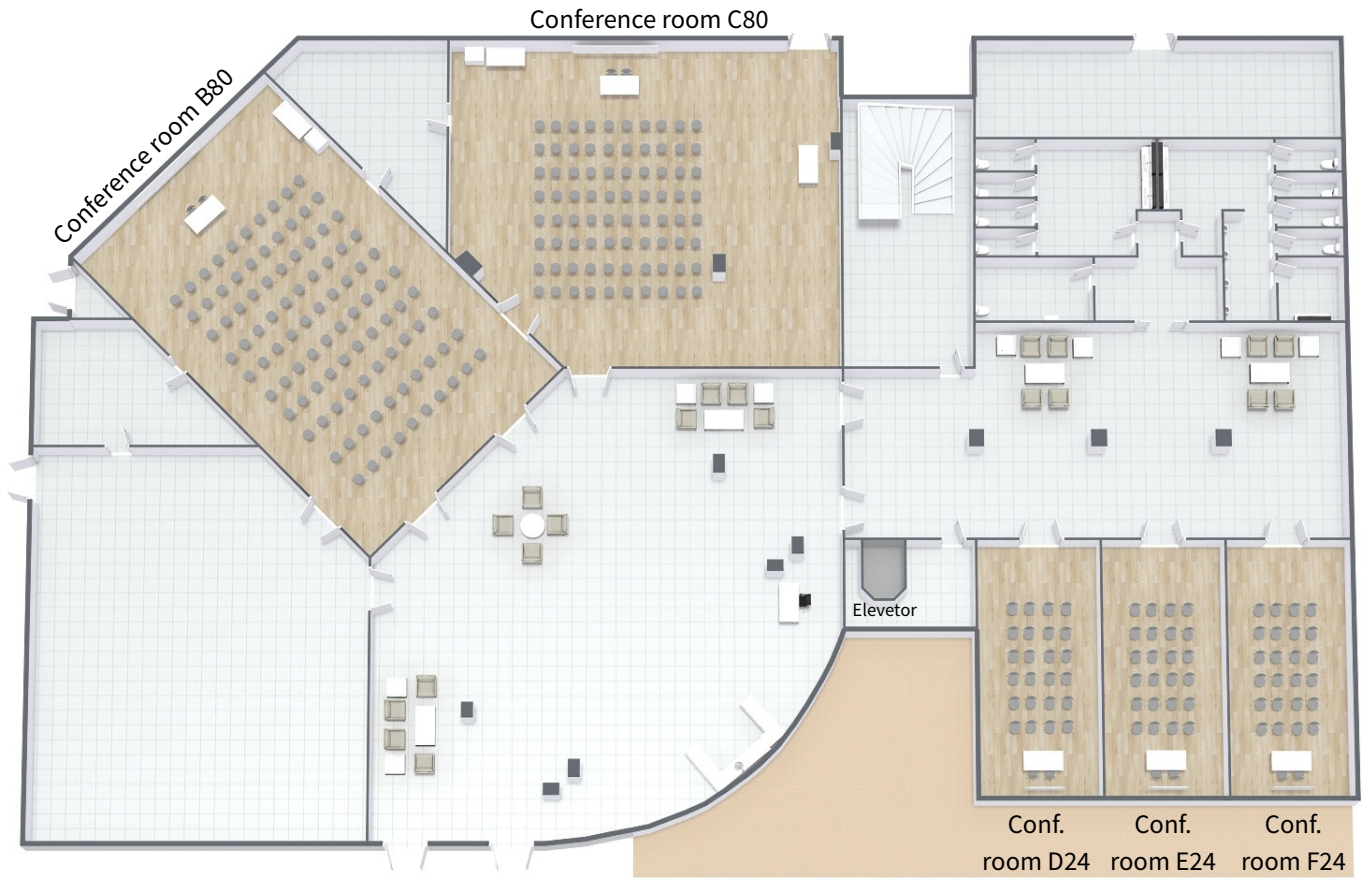

Sunwing Fañabe Beach

SUNWING FAÑABE BEACH

SUNWING FAÑABE BEACH

Conference room B80

AREA: 119 m²

A/C: Yes

HEATING: No

WINDOWS: No

HEIGHT: 3.35 M

CAPACITY CLASSROOM: 48

CAPACITY THEATRE: 80

CAPACITY U-SEATING: 32

SLIDING WALLS: No

BLACKOUT CURTAINS: No

Equipment

INTERNET: Yes

AREA: 137 m²
A/C: Yes
HEATING: No
WINDOWS: No
HEIGHT: 3.35 M
CAPACITY CLASSROOM: 46
CAPACITY THEATRE: 80
CAPACITY U-SEATING: 28
SLIDING WALLS: No
BLACKOUT CURTAINS: No

Equipment

INTERNET: Yes
TELEPHONE: Yes
WHITEBOARD: Yes
FLIPCHART: Yes
PROJECTOR: Yes
SCREEN: Yes
LOUD SPEAKERS: No

SUNWING FAÑABE BEACH

Conference room D24+E 24+F 24

AREA: 28 m²

A/C: Yes

HEATING: No

WINDOWS: No

HEIGHT: 3,35 M

CAPACITY CLASSROOM: 16