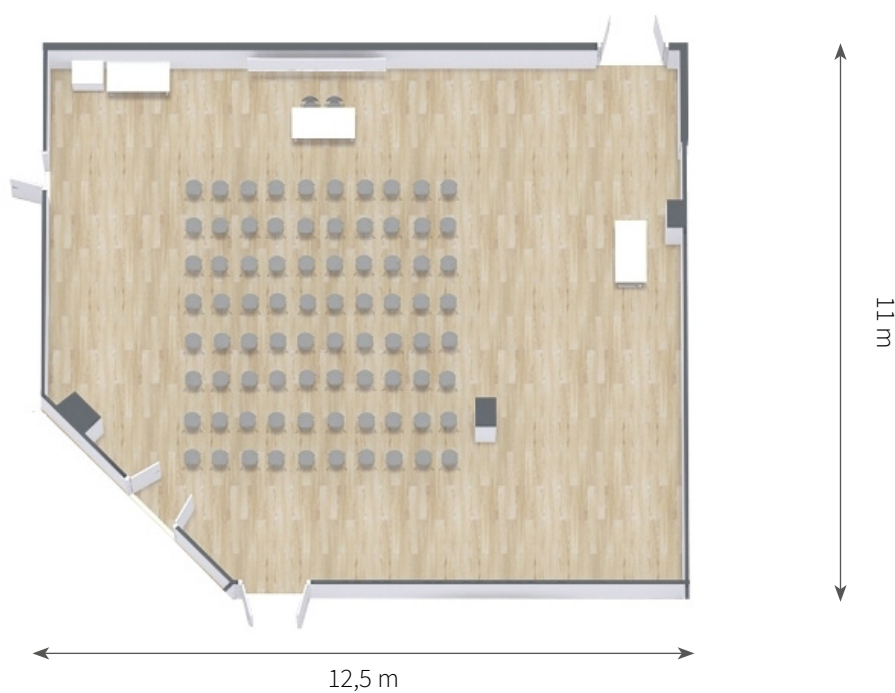

SUNWING FAÑABE BEACH

Conference room C80

AREA: 137 m²
A/C: Yes
HEATING: No
WINDOWS: No
HEIGHT: 3.35 M
CAPACITY CLASSROOM: 46
CAPACITY THEATRE: 80
CAPACITY U-SEATING: 28
SLIDING WALLS: No
BLACKOUT CURTAINS: No

Equipment

INTERNET: Yes
TELEPHONE: Yes
WHITEBOARD: Yes
FLIPCHART: Yes
PROJECTOR: Yes
SCREEN: Yes
LOUD SPEAKERS: No