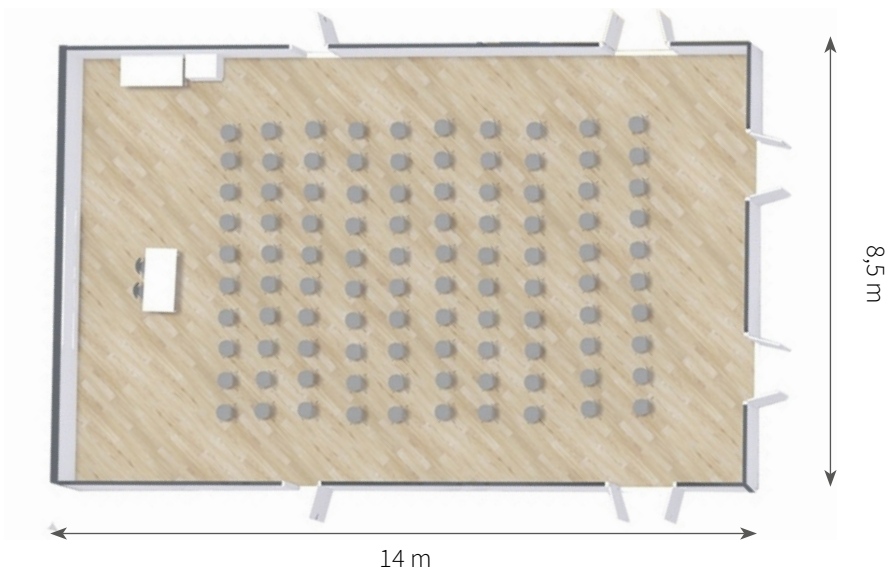

Sunwing Fañabe Beach

SUNWING FAÑABE BEACH

SUNWING FAÑABE BEACH

Conference room B80

AREA: 119 m²

A/C: Yes

HEATING: No

WINDOWS: No

HEIGHT: 3.35 M

CAPACITY CLASSROOM: 48

CAPACITY THEATRE: 80

CAPACITY U-SEATING: 32

SLIDING WALLS: No

BLACKOUT CURTAINS: No

Equipment

INTERNET: Yes

AREA: 137 m²
A/C: Yes
HEATING: No
WINDOWS: No
HEIGHT: 3.35 M
CAPACITY CLASSROOM: 46
CAPACITY THEATRE: 80
CAPACITY U-SEATING: 28
SLIDING WALLS: No
BLACKOUT CURTAINS: No

Equipment

INTERNET: Yes
TELEPHONE: Yes
WHITEBOARD: Yes
FLIPCHART: Yes
PROJECTOR: Yes
SCREEN: Yes
LOUD SPEAKERS: No

SUNWING FAÑABE BEACH

Conference room D24+E 24+F 24

AREA: 28 m²

A/C: Yes

HEATING: No

WINDOWS: No

HEIGHT: 3,35 M

CAPACITY CLASSROOM: 16