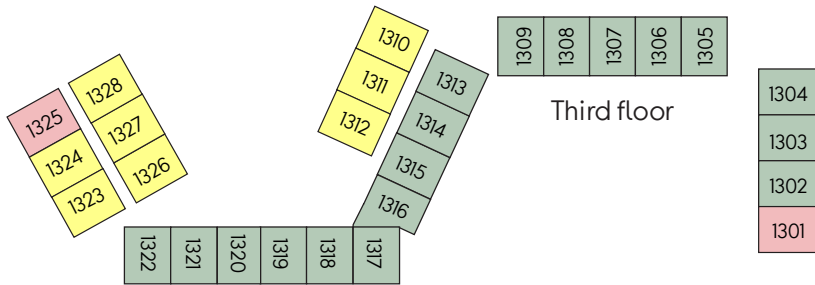

Barut Goia

- 19** **2 Twin rooms, terrace facing garden** (H22GAT)
- 7** **2 Twin Rooms/Family Room, access to shared private pool,** (H22SPS)
- 15** **2 Twin rooms and living room with 4 ordinary beds, balcony facing garden** (H34GAB)
- 2** **2 Twin rooms and living room with 3 ordinary beds, roof terrace, whirlpool** (H33RJT)
- 3** **2 Twin rooms/Family room, roof terrace, whirlpool** (H22RJT)
- 23** **2 Twin Rooms/Family Room terrace facing pool**(H22POT)
- 150** **2 Twin Rooms/Family Room, balcony facing garden or surroundings** (H22ALL, H22LMS, H22GAB)
- 81** **2 Twin Rooms/Family Room, balcony facing surroundings** (H22HIF)

Barut Goia

- 19** **2 Twin rooms, terrace facing garden (H22GAT)**
- 7** **2 Twin Rooms/Family Room, access to shared private pool, (H22SPS)**
- 15** **2 Twin rooms and living room with 4 ordinary beds, balcony facing garden (H34GAB)**
- 2** **2 Twin rooms and living room with 3 ordinary beds, roof terrace, whirlpool (H33RJT)**
- 3** **2 Twin rooms/Family room, roof terrace, whirlpool (H22RJT)**
- 23** **2 Twin Rooms/Family Room terrace facing pool(H22POT)**
- 126** **2 Twin Rooms/Family Room, balcony facing garden or surroundings (H22ALL, H22LMS, H22GAB)**
- 81** **2 Twin Rooms/Family Room, balcony facing surroundings (H22HIF)**
- 24** **2 Bedroom apartment balcony facing garden (A22ALL, A22LMS, A22GAB, A22BAL)**