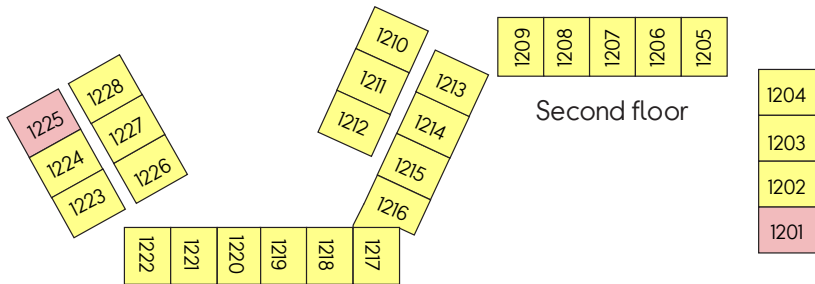

Barut Goia

- 19** **2 Twin rooms, terrace facing garden** (H22GAT)
- 7** **2 Twin Rooms/Family Room, access to shared private pool,** (H22SPS)
- 15** **2 Twin rooms and living room with 4 ordinary beds, balcony facing garden** (H34GAB)
- 2** **2 Twin rooms and living room with 3 ordinary beds, roof terrace, whirlpool** (H33RJT)
- 3** **2 Twin rooms/Family room, roof terrace, whirlpool** (H22RJT)
- 23** **2 Twin Rooms/Family Room terrace facing pool**(H22POT)
- 150** **2 Twin Rooms/Family Room, balcony facing garden or surroundings** (H22ALL, H22LMS, H22GAB)
- 81** **2 Twin Rooms/Family Room, balcony facing surroundings** (H22HIF)

Barut Goia

- 19** **2 Twin rooms, terrace facing garden (H22GAT)**
- 7** **2 Twin Rooms/Family Room, access to shared private pool, (H22SPS)**
- 15** **2 Twin rooms and living room with 4 ordinary beds, balcony facing garden (H34GAB)**
- 2** **2 Twin rooms and living room with 3 ordinary beds, roof terrace, whirlpool (H33RJT)**
- 3** **2 Twin rooms/Family room, roof terrace, whirlpool (H22RJT)**
- 23** **2 Twin Rooms/Family Room terrace facing pool(H22POT)**
- 126** **2 Twin Rooms/Family Room, balcony facing garden or surroundings (H22ALL, H22LMS, H22GAB)**
- 81** **2 Twin Rooms/Family Room, balcony facing surroundings (H22HIF)**
- 24** **2 Bedroom apartment balcony facing garden (A22ALL, A22LMS, A22GAB, A22BAL)**