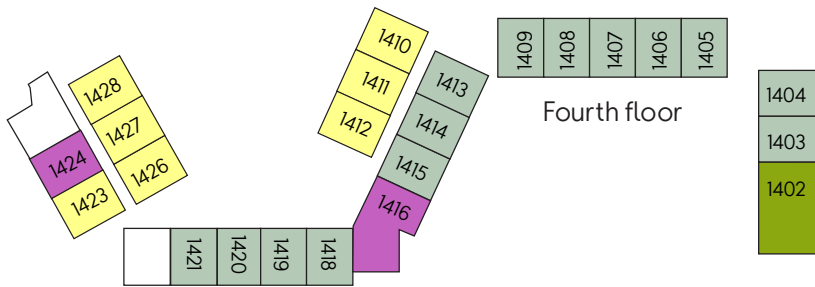

Barut Goia

- 19** **2 Twin rooms, terrace facing garden** (H22GAT)
- 7** **2 Twin Rooms/Family Room, access to shared private pool,** (H22SPS)
- 15** **2 Twin rooms and living room with 4 ordinary beds, balcony facing garden** (H34GAB)
- 2** **2 Twin rooms and living room with 3 ordinary beds, roof terrace, whirlpool** (H33RJT)
- 3** **2 Twin rooms/Family room, roof terrace, whirlpool** (H22RJT)
- 23** **2 Twin Rooms/Family Room terrace facing pool**(H22POT)
- 150** **2 Twin Rooms/Family Room, balcony facing garden or surroundings** (H22ALL, H22LMS, H22GAB)
- 81** **2 Twin Rooms/Family Room, balcony facing surroundings** (H22HIF)

Barut Goia

- 19** **2 Twin rooms, terrace facing garden (H22GAT)**
- 7** **2 Twin Rooms/Family Room, access to shared private pool, (H22SPS)**
- 15** **2 Twin rooms and living room with 4 ordinary beds, balcony facing garden (H34GAB)**
- 2** **2 Twin rooms and living room with 3 ordinary beds, roof terrace, whirlpool (H33RJT)**
- 3** **2 Twin rooms/Family room, roof terrace, whirlpool (H22RJT)**
- 23** **2 Twin Rooms/Family Room terrace facing pool(H22POT)**
- 126** **2 Twin Rooms/Family Room, balcony facing garden or surroundings (H22ALL, H22LMS, H22GAB)**
- 81** **2 Twin Rooms/Family Room, balcony facing surroundings (H22HIF)**
- 24** **2 Bedroom apartment balcony facing garden (A22ALL, A22LMS, A22GAB, A22BAL)**