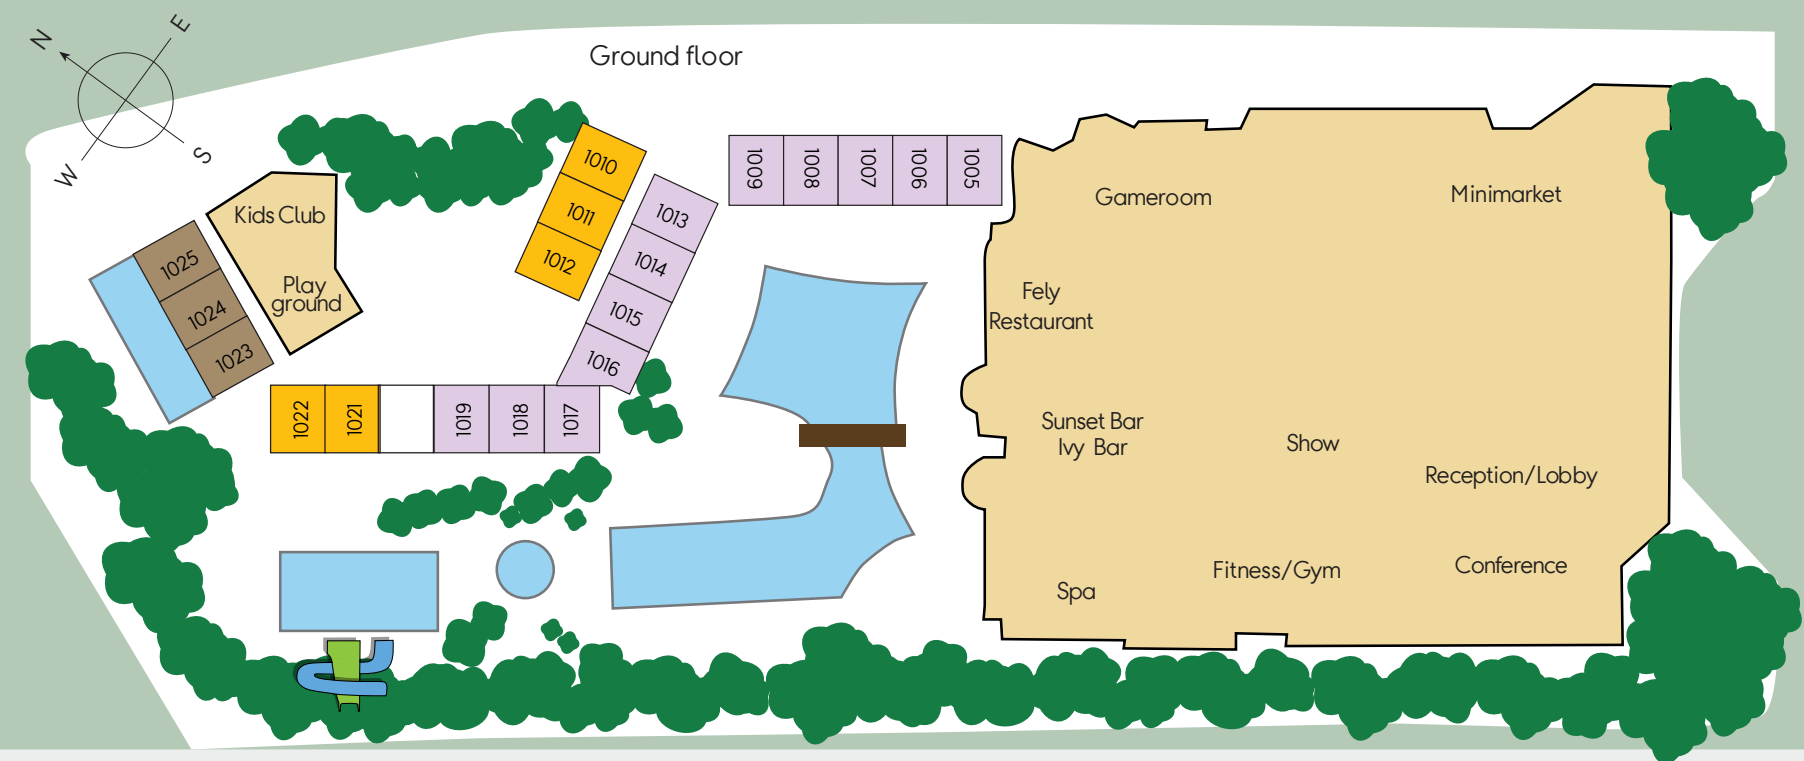

Barut Goia

- 19** **2 Twin rooms, terrace facing garden** (H22GAT)
- 7** **2 Twin Rooms/Family Room, access to shared private pool,** (H22SPS)
- 15** **2 Twin rooms and living room with 4 ordinary beds, balcony facing garden** (H34GAB)
- 2** **2 Twin rooms and living room with 3 ordinary beds, roof terrace, whirlpool** (H33RJT)
- 3** **2 Twin rooms/Family room, roof terrace, whirlpool** (H22RJT)
- 23** **2 Twin Rooms/Family Room terrace facing pool**(H22POT)
- 150** **2 Twin Rooms/Family Room, balcony facing garden or surroundings** (H22ALL, H22LMS, H22GAB)
- 81** **2 Twin Rooms/Family Room, balcony facing surroundings** (H22HIF)

Barut Goia

- 19** **2 Twin rooms, terrace facing garden (H22GAT)**
- 7** **2 Twin Rooms/Family Room, access to shared private pool, (H22SPS)**
- 15** **2 Twin rooms and living room with 4 ordinary beds, balcony facing garden (H34GAB)**
- 2** **2 Twin rooms and living room with 3 ordinary beds, roof terrace, whirlpool (H33RJT)**
- 3** **2 Twin rooms/Family room, roof terrace, whirlpool (H22RJT)**
- 23** **2 Twin Rooms/Family Room terrace facing pool(H22POT)**
- 126** **2 Twin Rooms/Family Room, balcony facing garden or surroundings (H22ALL, H22LMS, H22GAB)**
- 81** **2 Twin Rooms/Family Room, balcony facing surroundings (H22HIF)**
- 24** **2 Bedroom apartment balcony facing garden (A22ALL, A22LMS, A22GAB, A22BAL)**