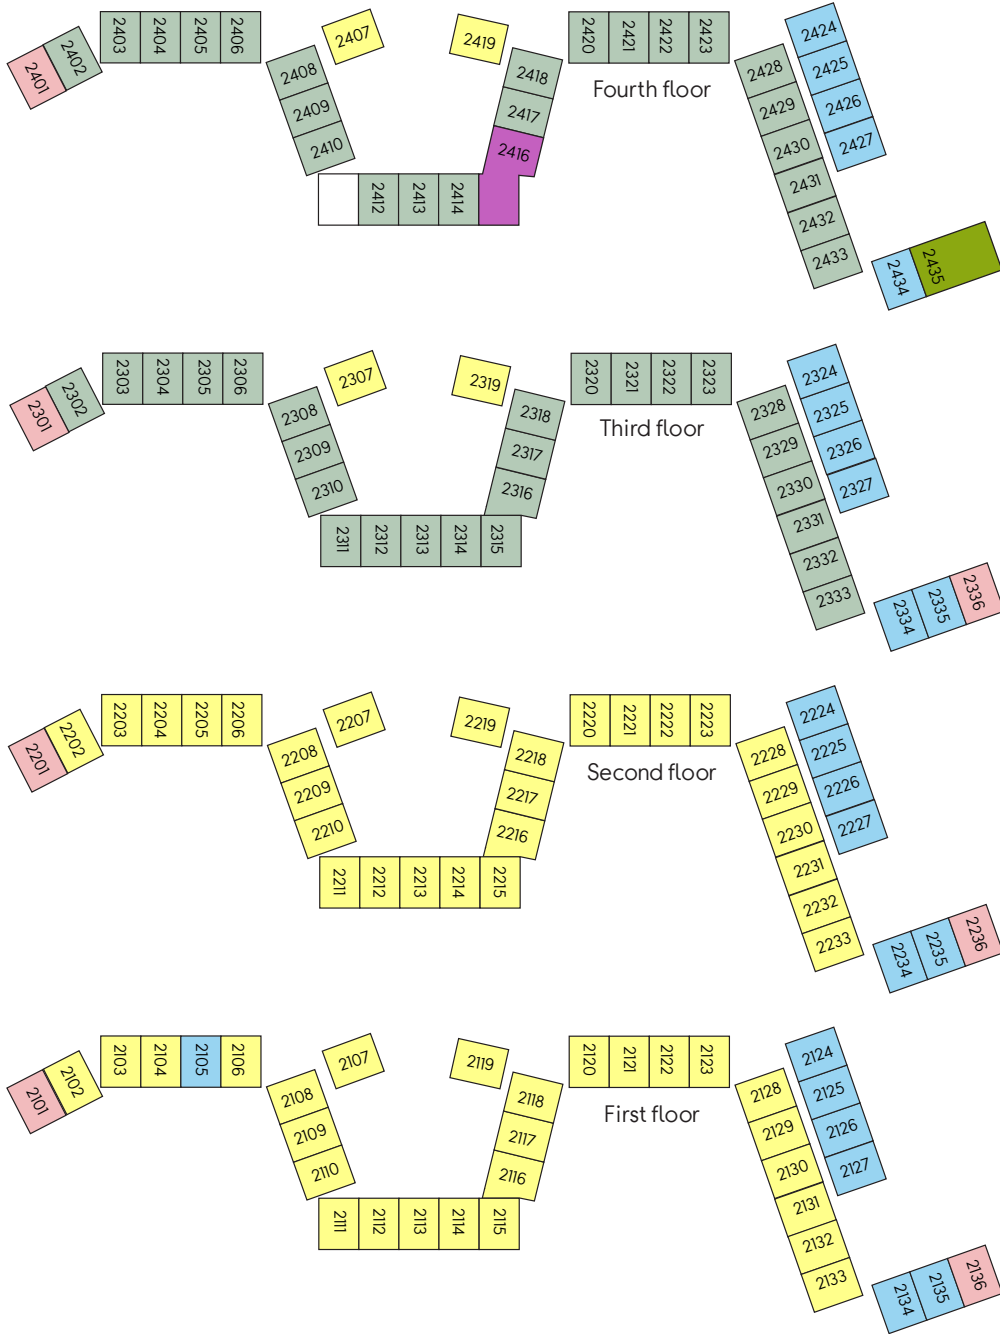

Barut Goia

- 19** **2 Twin rooms, terrace facing garden** (H22GAT)
- 7** **2 Twin Rooms/Family Room, access to shared private pool,** (H22SPS)
- 15** **2 Twin rooms and living room with 4 ordinary beds, balcony facing garden** (H34GAB)
- 2** **2 Twin rooms and living room with 3 ordinary beds, roof terrace, whirlpool** (H33RJT)
- 3** **2 Twin rooms/Family room, roof terrace, whirlpool** (H22RJT)
- 23** **2 Twin Rooms/Family Room terrace facing pool**(H22POT)
- 150** **2 Twin Rooms/Family Room, balcony facing garden or surroundings** (H22ALL, H22LMS, H22GAB)
- 81** **2 Twin Rooms/Family Room, balcony facing surroundings** (H22HIF)

Barut Goia

- 19** **2 Twin rooms, terrace facing garden (H22GAT)**
- 7** **2 Twin Rooms/Family Room, access to shared private pool, (H22SPS)**
- 15** **2 Twin rooms and living room with 4 ordinary beds, balcony facing garden (H34GAB)**
- 2** **2 Twin rooms and living room with 3 ordinary beds, roof terrace, whirlpool (H33RJT)**
- 3** **2 Twin rooms/Family room, roof terrace, whirlpool (H22RJT)**
- 23** **2 Twin Rooms/Family Room terrace facing pool(H22POT)**
- 126** **2 Twin Rooms/Family Room, balcony facing garden or surroundings (H22ALL, H22LMS, H22GAB)**
- 81** **2 Twin Rooms/Family Room, balcony facing surroundings (H22HIF)**
- 24** **2 Bedroom apartment balcony facing garden (A22ALL, A22LMS, A22GAB, A22BAL)**