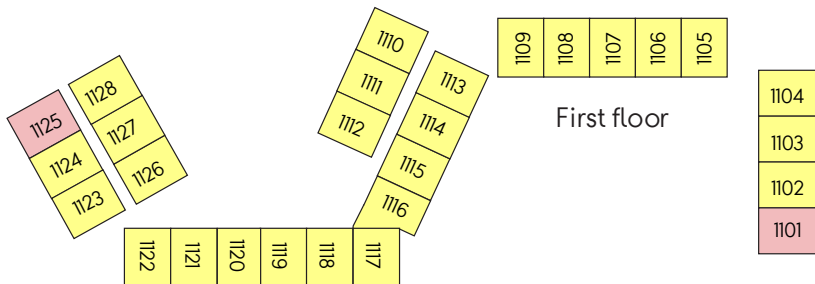

Barut Goia

- 19** **2 Twin rooms, terrace facing garden** (H22GAT)
- 7** **2 Twin Rooms/Family Room, access to shared private pool,** (H22SPS)
- 15** **2 Twin rooms and living room with 4 ordinary beds, balcony facing garden** (H34GAB)
- 2** **2 Twin rooms and living room with 3 ordinary beds, roof terrace, whirlpool** (H33RJT)
- 3** **2 Twin rooms/Family room, roof terrace, whirlpool** (H22RJT)
- 23** **2 Twin Rooms/Family Room terrace facing pool**(H22POT)
- 150** **2 Twin Rooms/Family Room, balcony facing garden or surroundings** (H22ALL, H22LMS, H22GAB)
- 81** **2 Twin Rooms/Family Room, balcony facing surroundings** (H22HIF)

Barut Goia

- 19** **2 Twin rooms, terrace facing garden (H22GAT)**
- 7** **2 Twin Rooms/Family Room, access to shared private pool, (H22SPS)**
- 15** **2 Twin rooms and living room with 4 ordinary beds, balcony facing garden (H34GAB)**
- 2** **2 Twin rooms and living room with 3 ordinary beds, roof terrace, whirlpool (H33RJT)**
- 3** **2 Twin rooms/Family room, roof terrace, whirlpool (H22RJT)**
- 23** **2 Twin Rooms/Family Room terrace facing pool(H22POT)**
- 126** **2 Twin Rooms/Family Room, balcony facing garden or surroundings (H22ALL, H22LMS, H22GAB)**
- 81** **2 Twin Rooms/Family Room, balcony facing surroundings (H22HIF)**
- 24** **2 Bedroom apartment balcony facing garden (A22ALL, A22LMS, A22GAB, A22BAL)**