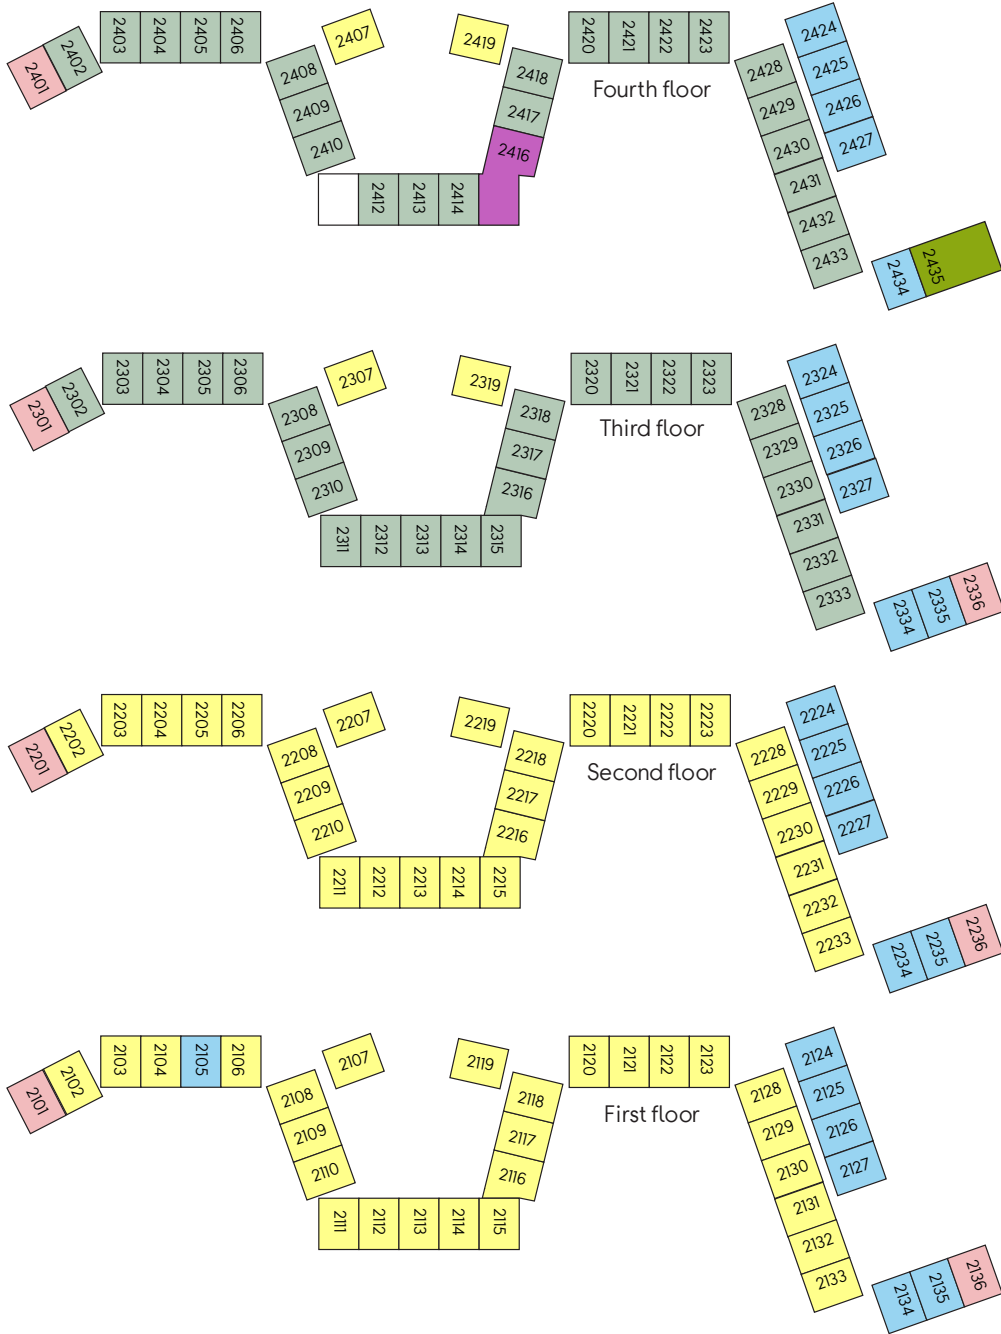

Barut Goia

- 19** **2 Twin rooms, terrace facing garden** (H22GAT)
- 7** **2 Twin Rooms/Family Room, access to shared private pool,** (H22SPS)
- 15** **2 Twin rooms and living room with 4 ordinary beds, balcony facing garden** (H34GAB)
- 2** **2 Twin rooms and living room with 4 ordinary beds, roof terrace, whirlpool** (H34RJT)
- 3** **2 Twin rooms/Family room, roof terrace, whirlpool** (H22RJT)
- 23** **2 Twin Rooms/Family Room terrace facing pool**(H22POT)
- 150** **2 Twin Rooms/Family Room, balcony facing garden or surroundings** (H22ALL, H22LMS, H22GAB)
- 81** **2 Twin Rooms/Family Room, balcony facing surroundings** (H22HIF)

Barut Goia

- 19** **2 Twin rooms, terrace facing garden (H22GAT)**
- 7** **2 Twin Rooms/Family Room, access to shared private pool, (H22SPS)**
- 15** **2 Twin rooms and living room with 4 ordinary beds, balcony facing garden (H34GAB)**
- 2** **2 Twin rooms and living room with 4 ordinary beds, roof terrace, whirlpool (H34RJT)**
- 3** **2 Twin rooms/Family room, roof terrace, whirlpool (H22RJT)**
- 23** **2 Twin Rooms/Family Room terrace facing pool(H22POT)**
- 126** **2 Twin Rooms/Family Room, balcony facing garden or surroundings (H22ALL, H22LMS, H22GAB)**
- 81** **2 Twin Rooms/Family Room, balcony facing surroundings (H22HIF)**
- 24** **2 Bedroom apartment balcony facing garden (A22ALL, A22LMS, A22GAB, A22BAL)**