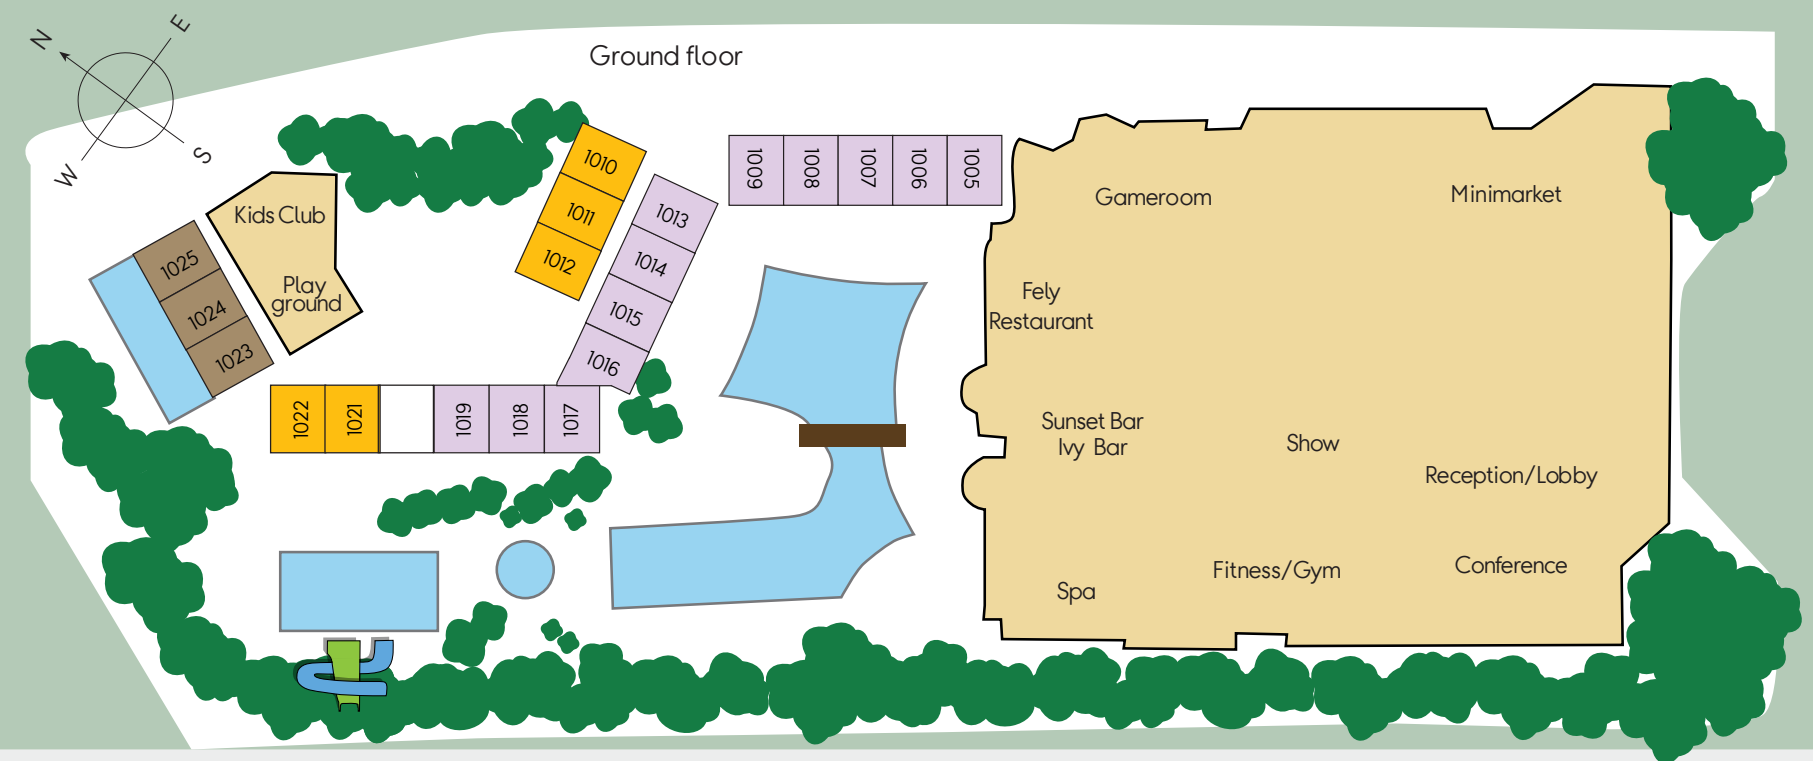

Barut Goia

- 19** **2 Twin rooms, terrace facing garden** (H22GAT)
- 7** **2 Twin Rooms/Family Room, access to shared private pool,** (H22SPS)
- 15** **2 Twin rooms and living room with 4 ordinary beds, balcony facing garden** (H34GAB)
- 2** **2 Twin rooms and living room with 4 ordinary beds, roof terrace, whirlpool** (H34RJT)
- 3** **2 Twin rooms/Family room, roof terrace, whirlpool** (H22RJT)
- 23** **2 Twin Rooms/Family Room terrace facing pool**(H22POT)
- 150** **2 Twin Rooms/Family Room, balcony facing garden or surroundings** (H22ALL, H22LMS, H22GAB)
- 81** **2 Twin Rooms/Family Room, balcony facing surroundings** (H22HIF)

Barut Goia

- 19** **2 Twin rooms, terrace facing garden (H22GAT)**
- 7** **2 Twin Rooms/Family Room, access to shared private pool, (H22SPS)**
- 15** **2 Twin rooms and living room with 4 ordinary beds, balcony facing garden (H34GAB)**
- 2** **2 Twin rooms and living room with 4 ordinary beds, roof terrace, whirlpool (H34RJT)**
- 3** **2 Twin rooms/Family room, roof terrace, whirlpool (H22RJT)**
- 23** **2 Twin Rooms/Family Room terrace facing pool(H22POT)**
- 126** **2 Twin Rooms/Family Room, balcony facing garden or surroundings (H22ALL, H22LMS, H22GAB)**
- 81** **2 Twin Rooms/Family Room, balcony facing surroundings (H22HIF)**
- 24** **2 Bedroom apartment balcony facing garden (A22ALL, A22LMS, A22GAB, A22BAL)**