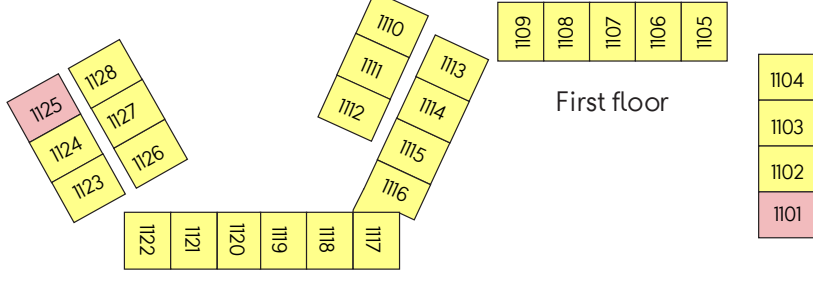

Barut Goia

- 19** **2 Twin rooms, terrace facing garden** (H22GAT)
- 7** **2 Twin Rooms/Family Room, access to shared private pool,** (H22SPS)
- 15** **2 Twin rooms and living room with 4 ordinary beds, balcony facing garden** (H34GAB)
- 2** **2 Twin rooms and living room with 4 ordinary beds, roof terrace, whirlpool** (H34RJT)
- 3** **2 Twin rooms/Family room, roof terrace, whirlpool** (H22RJT)
- 23** **2 Twin Rooms/Family Room terrace facing pool**(H22POT)
- 150** **2 Twin Rooms/Family Room, balcony facing garden or surroundings** (H22ALL, H22LMS, H22GAB)
- 81** **2 Twin Rooms/Family Room, balcony facing surroundings** (H22HIF)

Barut Goia

- 19** **2 Twin rooms, terrace facing garden (H22GAT)**
- 7** **2 Twin Rooms/Family Room, access to shared private pool, (H22SPS)**
- 15** **2 Twin rooms and living room with 4 ordinary beds, balcony facing garden (H34GAB)**
- 2** **2 Twin rooms and living room with 4 ordinary beds, roof terrace, whirlpool (H34RJT)**
- 3** **2 Twin rooms/Family room, roof terrace, whirlpool (H22RJT)**
- 23** **2 Twin Rooms/Family Room terrace facing pool(H22POT)**
- 126** **2 Twin Rooms/Family Room, balcony facing garden or surroundings (H22ALL, H22LMS, H22GAB)**
- 81** **2 Twin Rooms/Family Room, balcony facing surroundings (H22HIF)**
- 24** **2 Bedroom apartment balcony facing garden (A22ALL, A22LMS, A22GAB, A22BAL)**