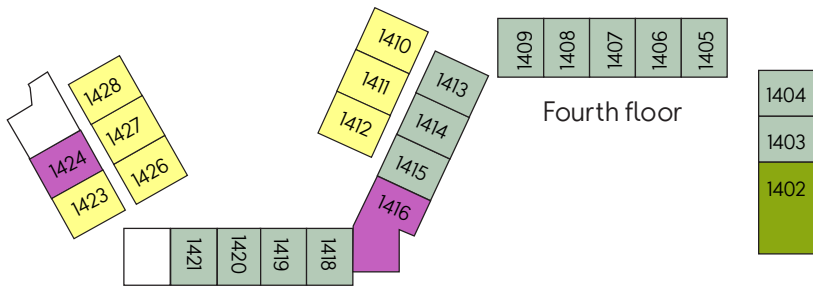

Barut Goia

- 19** **2 Twin rooms, terrace facing garden** (H22GAT)
- 7** **2 Twin Rooms/Family Room, access to shared private pool,** (H22SPS)
- 15** **2 Twin rooms and living room with 4 ordinary beds, balcony facing garden** (H34GAB)
- 2** **2 Twin rooms and living room with 4 ordinary beds, roof terrace, whirlpool** (H34RJT)
- 3** **2 Twin rooms/Family room, roof terrace, whirlpool** (H22RJT)
- 23** **2 Twin Rooms/Family Room terrace facing pool**(H22POT)
- 150** **2 Twin Rooms/Family Room, balcony facing garden or surroundings** (H22ALL, H22LMS, H22GAB)
- 81** **2 Twin Rooms/Family Room, balcony facing surroundings** (H22HIF)

Barut Goia

- 19** **2 Twin rooms, terrace facing garden (H22GAT)**
- 7** **2 Twin Rooms/Family Room, access to shared private pool, (H22SPS)**
- 15** **2 Twin rooms and living room with 4 ordinary beds, balcony facing garden (H34GAB)**
- 2** **2 Twin rooms and living room with 4 ordinary beds, roof terrace, whirlpool (H34RJT)**
- 3** **2 Twin rooms/Family room, roof terrace, whirlpool (H22RJT)**
- 23** **2 Twin Rooms/Family Room terrace facing pool(H22POT)**
- 126** **2 Twin Rooms/Family Room, balcony facing garden or surroundings (H22ALL, H22LMS, H22GAB)**
- 81** **2 Twin Rooms/Family Room, balcony facing surroundings (H22HIF)**
- 24** **2 Bedroom apartment balcony facing garden (A22ALL, A22LMS, A22GAB, A22BAL)**