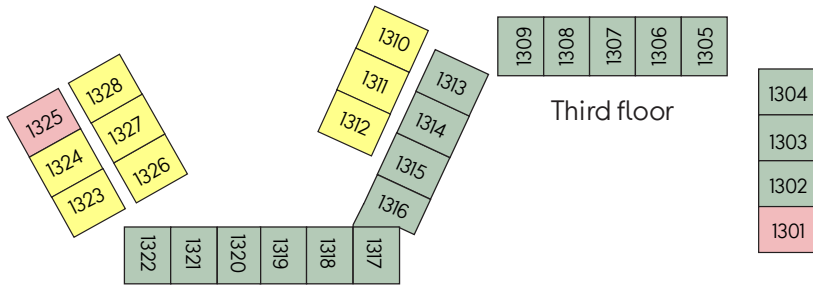

Barut Goia

- 19** **2 Twin rooms, terrace facing garden** (H22GAT)
- 7** **2 Twin Rooms/Family Room, access to shared private pool,** (H22SPS)
- 15** **2 Twin rooms and living room with 4 ordinary beds, balcony facing garden** (H34GAB)
- 2** **2 Twin rooms and living room with 4 ordinary beds, roof terrace, whirlpool** (H34RJT)
- 3** **2 Twin rooms/Family room, roof terrace, whirlpool** (H22RJT)
- 23** **2 Twin Rooms/Family Room terrace facing pool**(H22POT)
- 150** **2 Twin Rooms/Family Room, balcony facing garden or surroundings** (H22ALL, H22LMS, H22GAB)
- 81** **2 Twin Rooms/Family Room, balcony facing surroundings** (H22HIF)

Barut Goia

- 19** **2 Twin rooms, terrace facing garden (H22GAT)**
- 7** **2 Twin Rooms/Family Room, access to shared private pool, (H22SPS)**
- 15** **2 Twin rooms and living room with 4 ordinary beds, balcony facing garden (H34GAB)**
- 2** **2 Twin rooms and living room with 4 ordinary beds, roof terrace, whirlpool (H34RJT)**
- 3** **2 Twin rooms/Family room, roof terrace, whirlpool (H22RJT)**
- 23** **2 Twin Rooms/Family Room terrace facing pool(H22POT)**
- 126** **2 Twin Rooms/Family Room, balcony facing garden or surroundings (H22ALL, H22LMS, H22GAB)**
- 81** **2 Twin Rooms/Family Room, balcony facing surroundings (H22HIF)**
- 24** **2 Bedroom apartment balcony facing garden (A22ALL, A22LMS, A22GAB, A22BAL)**