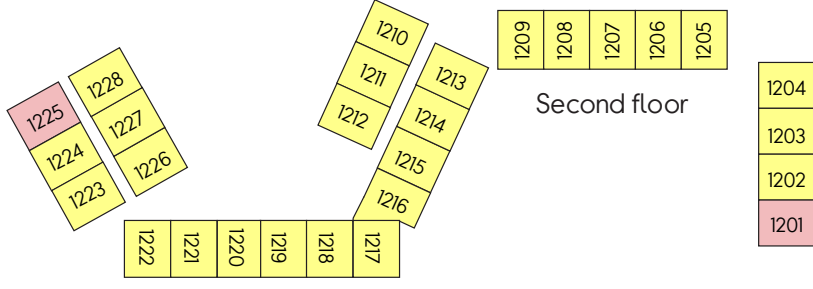

Barut Goia

- 19** **2 Twin rooms, terrace facing garden** (H22GAT)
- 7** **2 Twin Rooms/Family Room, access to shared private pool,** (H22SPS)
- 15** **2 Twin rooms and living room with 4 ordinary beds, balcony facing garden** (H34GAB)
- 2** **2 Twin rooms and living room with 4 ordinary beds, roof terrace, whirlpool** (H34RJT)
- 3** **2 Twin rooms/Family room, roof terrace, whirlpool** (H22RJT)
- 23** **2 Twin Rooms/Family Room terrace facing pool**(H22POT)
- 150** **2 Twin Rooms/Family Room, balcony facing garden or surroundings** (H22ALL, H22LMS, H22GAB)
- 81** **2 Twin Rooms/Family Room, balcony facing surroundings** (H22HIF)

Barut Goia

- 19** **2 Twin rooms, terrace facing garden (H22GAT)**
- 7** **2 Twin Rooms/Family Room, access to shared private pool, (H22SPS)**
- 15** **2 Twin rooms and living room with 4 ordinary beds, balcony facing garden (H34GAB)**
- 2** **2 Twin rooms and living room with 4 ordinary beds, roof terrace, whirlpool (H34RJT)**
- 3** **2 Twin rooms/Family room, roof terrace, whirlpool (H22RJT)**
- 23** **2 Twin Rooms/Family Room terrace facing pool(H22POT)**
- 126** **2 Twin Rooms/Family Room, balcony facing garden or surroundings (H22ALL, H22LMS, H22GAB)**
- 81** **2 Twin Rooms/Family Room, balcony facing surroundings (H22HIF)**
- 24** **2 Bedroom apartment balcony facing garden (A22ALL, A22LMS, A22GAB, A22BAL)**